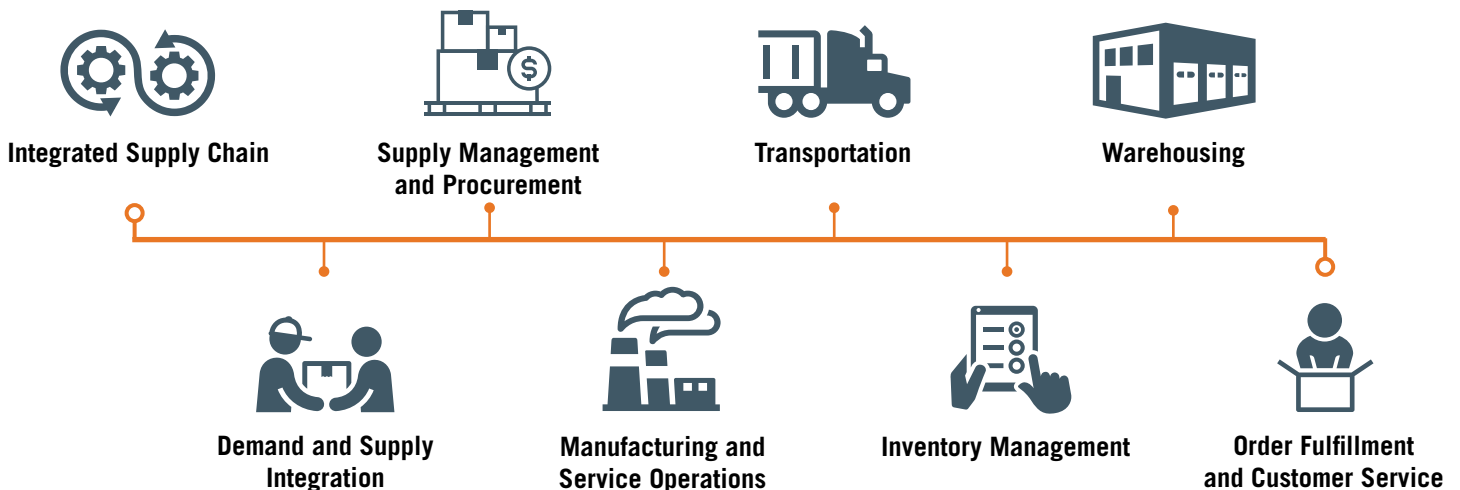

STAND OUT IN THE SUPPLY CHAIN INDUSTRY

Council of Supply Chain Professionals (CSCMP): SCPro Level 1 – (Virtual Instruction)

January 24 – March 14 • April 4 – May 23 • September 12 – November 14

What sets you apart as a Supply Chain professional?

In just **ten weeks** you will learn how to make a competitive impact for your organization. SCPro™ Level One is the only industry certification that covers the comprehensive supply chain, from end-to-end, and requires professionals to demonstrate their knowledge of these eight foundational core functions.

CLASS FEE: \$2,000

Includes ebook, practice exams and certification exam

EIGHT CORNERSTONES OF SUPPLY CHAIN MANAGEMENT

Visit www.govst.edu/pro-certs for details, course fees and registration.

This course is available in face-to-face, hybrid and online formats.

SUPPLY CHAIN INNOVATION CENTER & BUSINESS INCUBATOR

This certification course is offered through GSU's Illinois Innovation Network hub: Supply Chain Innovation Center and Business Incubator (SCICBI).